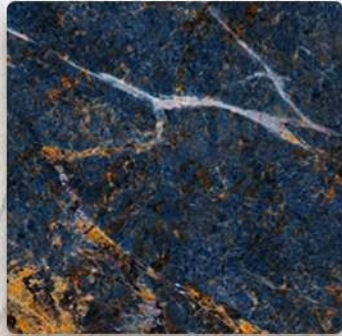

The background of the entire image is a light-colored, textured pattern that resembles marble or a similar natural stone. The pattern consists of irregular, wavy lines and shapes, creating a sense of depth and movement. The color is a pale, off-white or light grey. The texture appears to be embossed or printed on a material like PVC or acrylic.

ZIGNOR

BY COSTA

Marble PVC Acrylic

ZIGNOR

BY COSTA

1.22x
2.88m | Marble PVC
Acrylic

GALAXY BLUE

ZIGNOR
BY COSTA

1.22x
2.88m | **Marble PVC**
Acrylic

FANTASY BLACK

ZIGNOR

BY COSTA

1.22x
2.88m | Marble PVC
Acrylic

ANDES BLUE

ZIGNOR
BY COSTA

1.22x
2.88m | **Marble PVC**
Acrylic