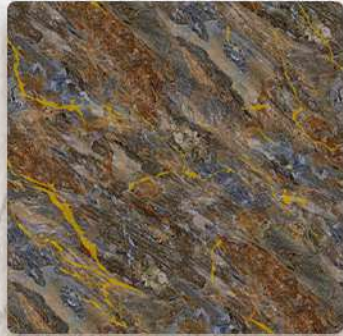

The background of the entire image is a light-colored, textured pattern that resembles marble or a similar natural stone. The pattern consists of irregular, wavy lines and shapes, creating a sense of depth and movement. The color is a pale, off-white or light grey. The texture appears to be embossed or printed on a material like PVC or acrylic.

1.22x
2.88m | **Marble PVC**
Acrylic

FANTASY BLACK

ZIGNOR

BY COSTA

1.22x
2.88m | Marble PVC
Acrylic

ANDES BLUE

ZIGNOR
BY COSTA

1.22x
2.88m | **Marble PVC**
Acrylic

LAMINA MARMO

ZIGNOR
BY COSTA

1.22x
2.88m | **Marble PVC**
Acrylic

PIAMONTE GOLD

ZIGNOR
BY COSTA

1.22x
2.88m | **Marble PVC**
Acrylic

SALVADOR BEIGE

ZIGNOR
BY COSTA

1.22x
2.88m | Marble PVC
Acrylic

CANOVA WHITE

ZIGNOR
BY COSTA

1.22x
2.88m | **Marble PVC**
Acrylic

TITANIUM WHITE