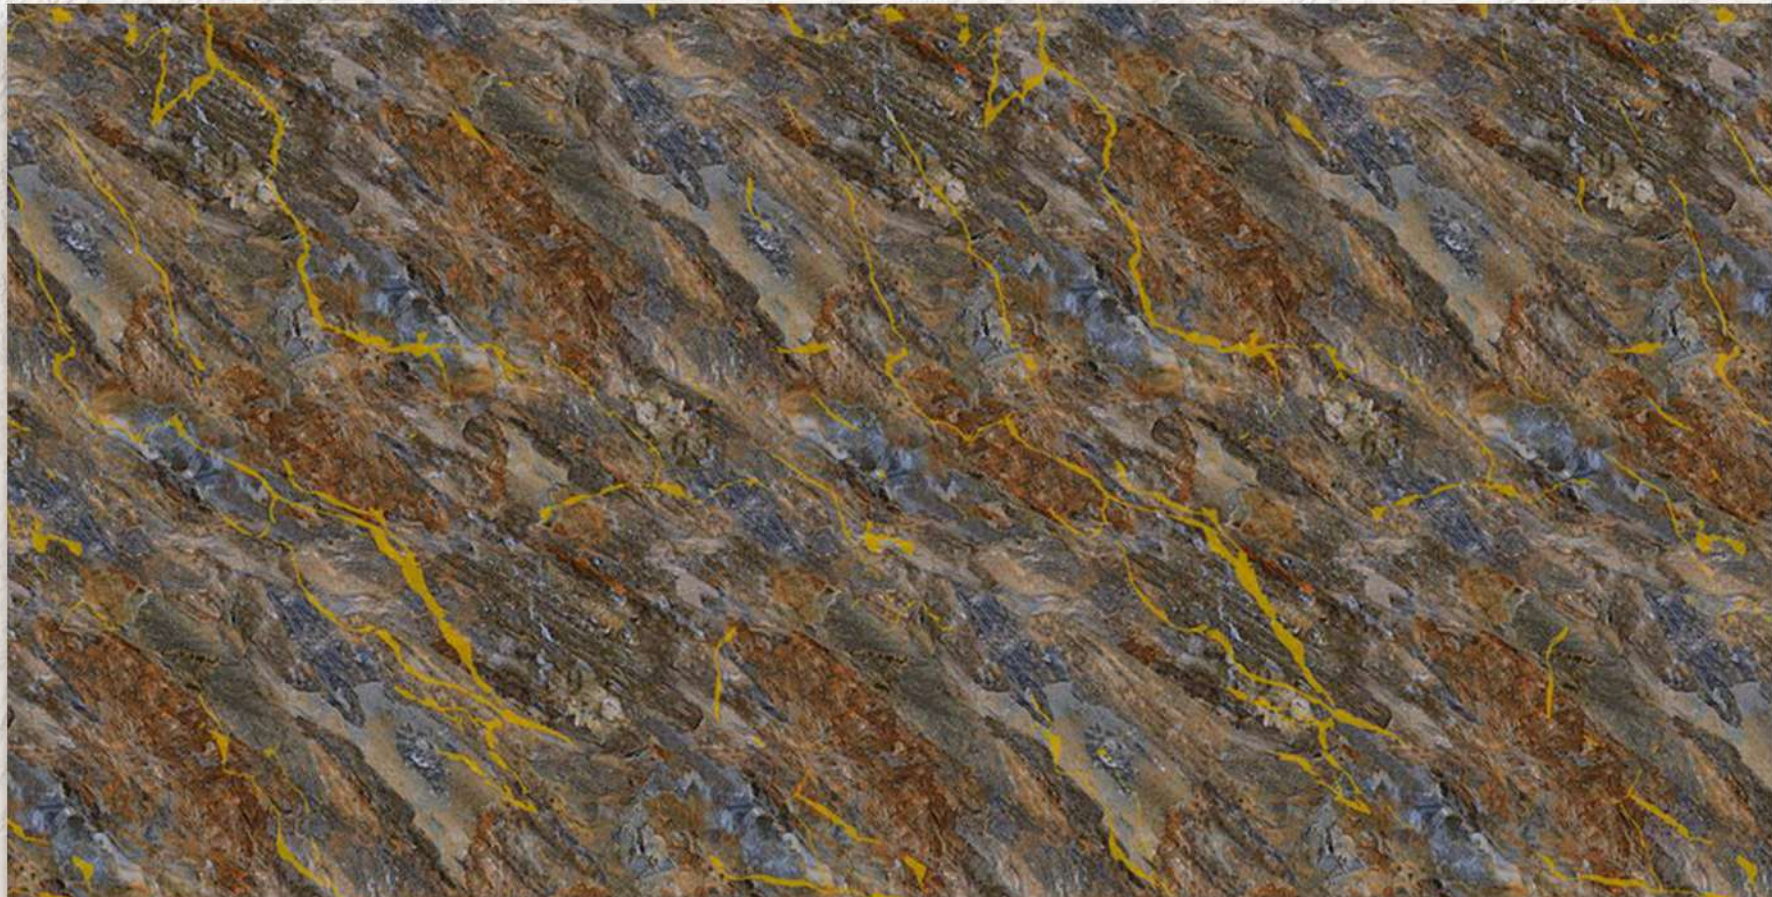

The background of the entire image is a light-colored, textured pattern that resembles marble or a similar natural stone. The pattern consists of irregular, wavy lines and shapes, creating a sense of depth and movement. The color is a pale, off-white or light grey. The texture appears to be embossed or printed on a material like PVC or acrylic.

LAMINA MARMO

ZIGNOR
BY COSTA

1.22x
2.88m | **Marble PVC**
Acrylic

PIAMONTE GOLD

ZIGNOR
BY COSTA

1.22x
2.88m | **Marble PVC**
Acrylic

SALVADOR BEIGE

ZIGNOR
BY COSTA