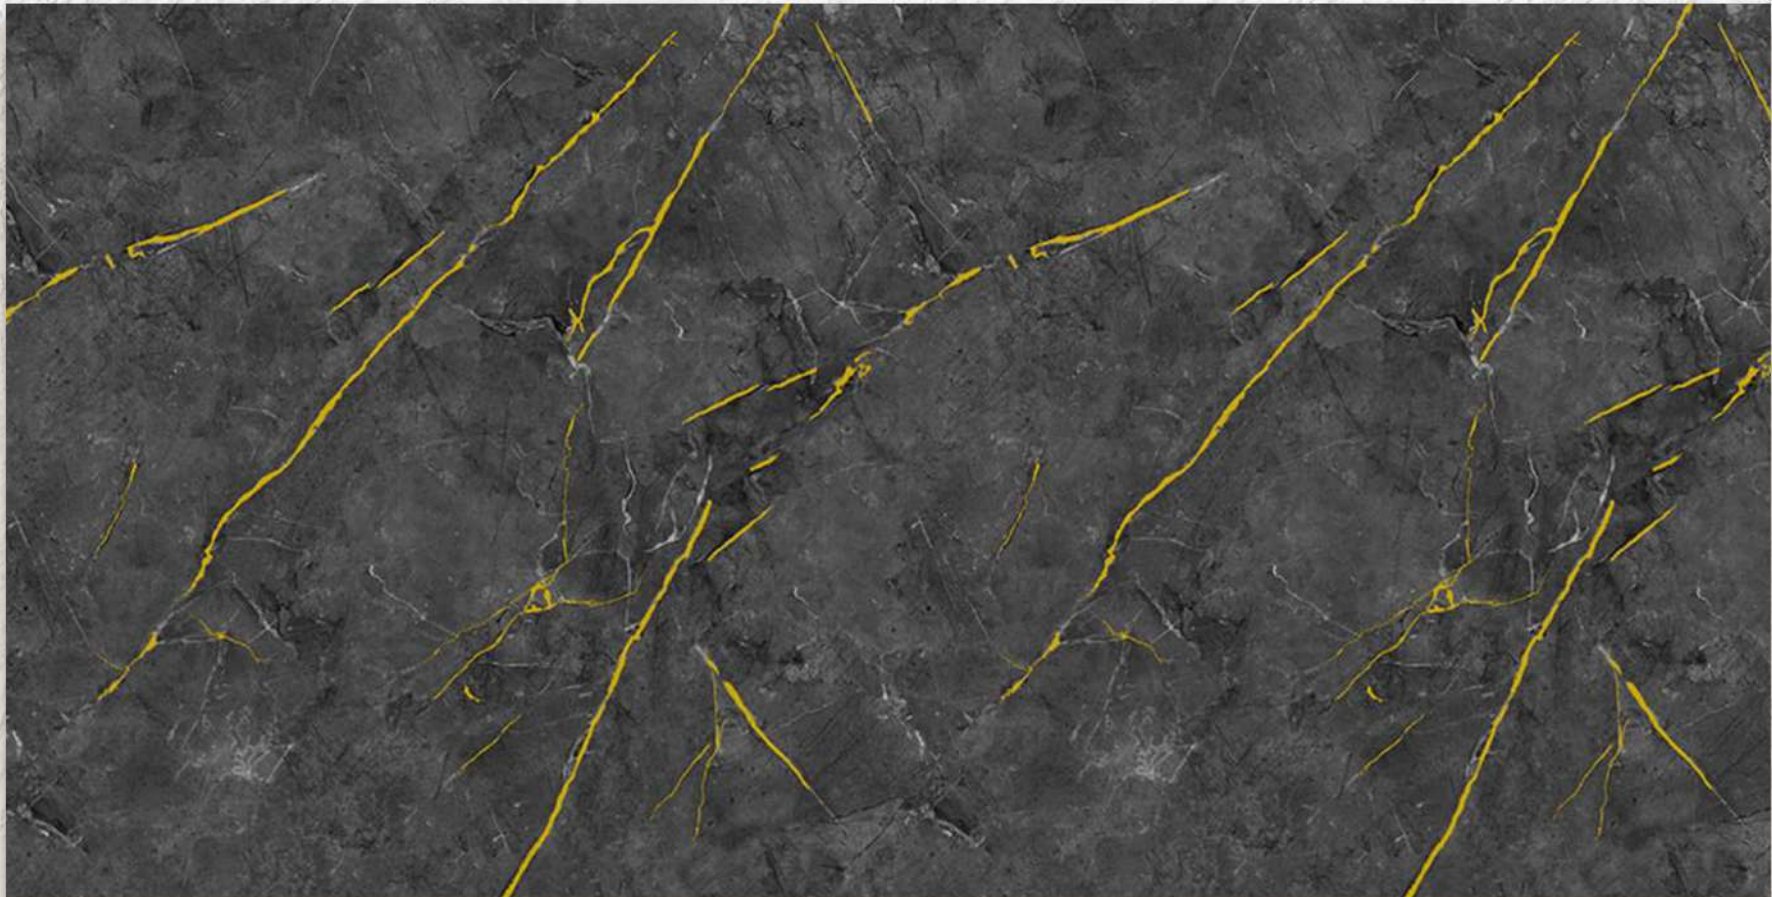

The background of the entire image is a light-colored, textured pattern that resembles marble or a similar natural stone. The pattern consists of irregular, wavy lines and shapes, creating a sense of depth and movement. The color is a pale, off-white or light grey. The texture appears to be embossed or printed on a material like PVC or acrylic.

LAMINA MARMO

ZIGNOR
BY COSTA

1.22x
2.88m | **Marble PVC**
Acrylic

PIAMONTE GOLD

ZIGNOR
BY COSTA

1.22x
2.88m | **Marble PVC**
Acrylic

SALVADOR BEIGE

ZIGNOR
BY COSTA

1.22x
2.88m | Marble PVC
Acrylic

CANOVA WHITE

ZIGNOR
BY COSTA

1.22x
2.88m | **Marble PVC**
Acrylic

TITANIUM WHITE