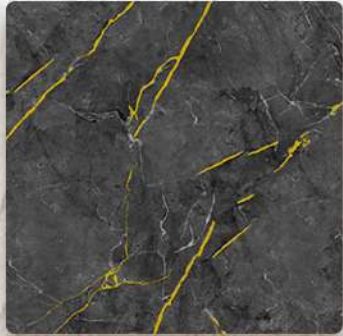

The background of the entire image is a light-colored, textured pattern that resembles marble or a similar natural stone. The pattern consists of irregular, wavy lines and shapes, creating a sense of depth and movement. The color is a pale, off-white or light grey. The texture appears to be embossed or printed on a material like PVC or acrylic.

1.22x
2.88m | **Marble PVC**
Acrylic

FANTASY BLACK

ZIGNOR

BY COSTA

1.22x
2.88m | Marble PVC
Acrylic

ANDES BLUE

ZIGNOR
BY COSTA

1.22x
2.88m | **Marble PVC**
Acrylic

LAMINA MARMO

ZIGNOR
BY COSTA

1.22x
2.88m | **Marble PVC**
Acrylic

PIAMONTE GOLD

ZIGNOR
BY COSTA

1.22x
2.88m | **Marble PVC**
Acrylic

SALVADOR BEIGE

ZIGNOR
BY COSTA

1.22x
2.88m | Marble PVC
Acrylic

CANOVA WHITE

ZIGNOR
BY COSTA

1.22x
2.88m | **Marble PVC**
Acrylic

TITANIUM WHITE