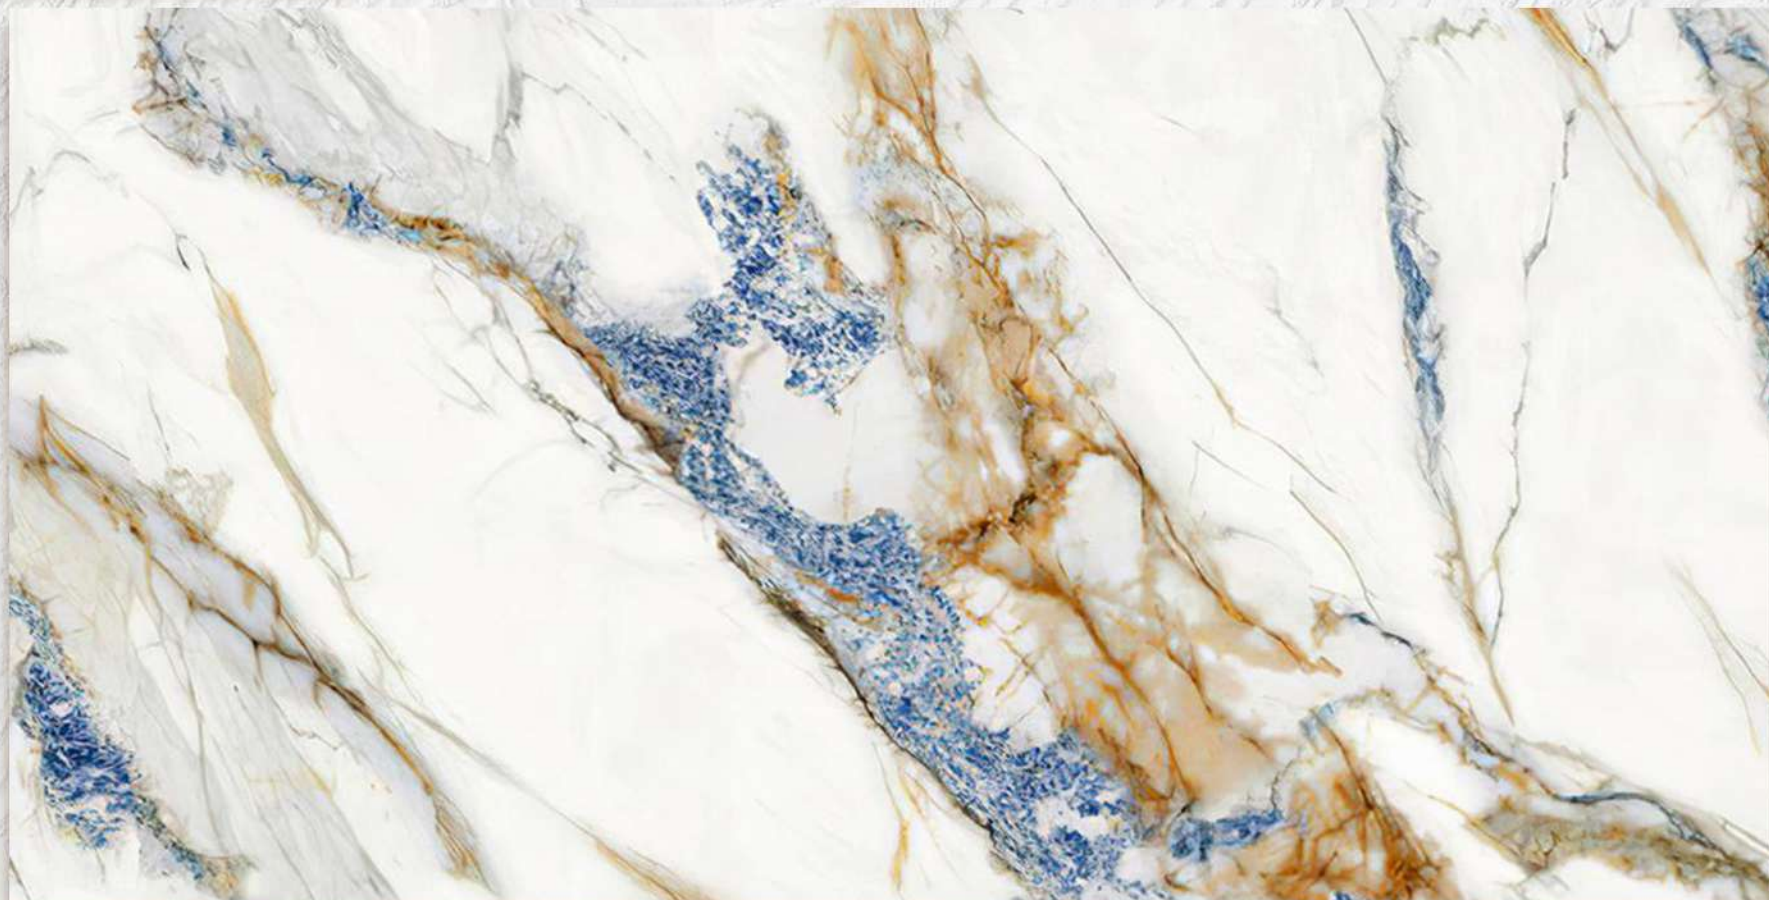

The background of the entire image is a light-colored, textured pattern that resembles marble or a similar natural stone. The pattern consists of irregular, wavy lines and shapes, creating a sense of depth and movement. The color is a pale, off-white or light grey. The texture appears to be embossed or printed on a material like PVC or acrylic.

1.22x
2.88m | **Marble PVC**
Acrylic

FANTASY BLACK

ZIGNOR

BY COSTA

1.22x
2.88m | Marble PVC
Acrylic

ANDES BLUE

ZIGNOR
BY COSTA

1.22x
2.88m | **Marble PVC**
Acrylic

LAMINA MARMO

ZIGNOR
BY COSTA

1.22x
2.88m | **Marble PVC**
Acrylic

PIAMONTE GOLD

ZIGNOR
BY COSTA

1.22x
2.88m | **Marble PVC**
Acrylic

SALVADOR BEIGE

ZIGNOR
BY COSTA